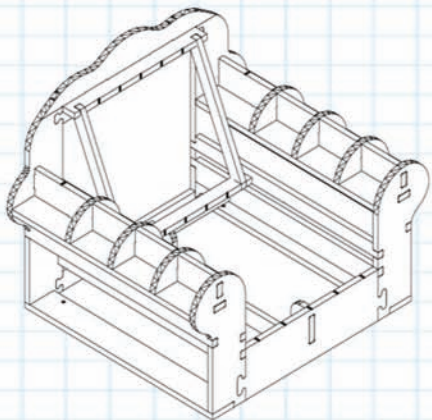

CSelect's **Pass Thru-Decking** delivers easy maintenance without affecting outward appearance. **Pass Thru Decking** maximizes convenience and minimizes maintenance. Cell phones, pens, keys, all **Pass Thru-** as would liquid of a barrier fabric is used. Add to that, only staff will ever know. CSelect's **Pass Thru-Decking** does not affect the outward appearance of the upholstered piece.

Seat Cushions: Constructed of 1.8lbs density, 36ILD polyurethane core wrapped in a 1-1/4oz fiber. Cased in clemcloth ticking. Cushion tops are mirror of bottoms permitting a (preferred) rotation. All construction meets TB 117

Seat Deck: Spring up is separate from the cushions with a triple overlay consisting of polyester non-woven fabric, then polyester deck pad, then polyester deck denim all meeting TB117.

Inside & Outside Arm: Each consists of 1.5lbs Density 24 ILD wrap to meet TB 117, and is covered in a heavy duty .085g cardboard.

Frame: 7/8" Hardwood plywood are picture puzzle pieced, CNC router cut and interlocking. Critical areas are reinforced with 4/4 Kiln dried hardwood blocks. Adhesives are water based PVA type. Springs are continuous regular loop type, and run from inside arm to inside arm, then tied and connected with insulated clips/wire for uniform support.